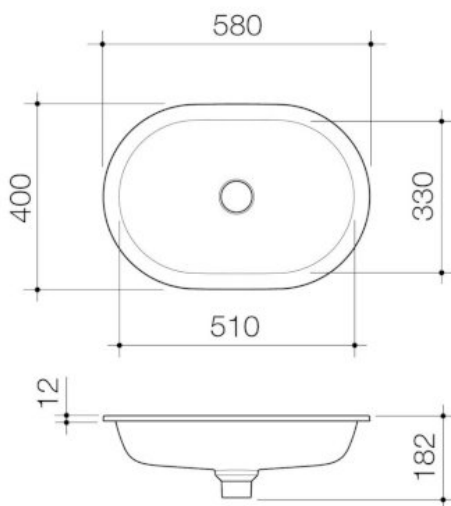

Liano II 580mm Pill Under/Over Counter Basin – White

Model Number : 852900W

PRODUCT DESCRIPTION

The Liano II Basin range is a collection of fashionable basins that allow you to select a style and colour finish to suit your own personal taste, but also deliver to your functional needs. Available in popular round and pill shapes with contemporary thin rim design and in a range of matte colour finishes, the Liano II basin range is the collection you need to make a statement in your bathroom. Optional pop-up plug & wastes and new dress rings are available in Chrome, Matte Black, PVD Brushed Nickel, PVD Brushed Brass and PVD Gunmetal to match with Liano II tapware.

PRODUCT FEATURES

- **Available from November 2021
- Crafted from highly durable fine fire clay
- Thin rim design for a contemporary look
- Smooth stain-resistant surface
- Available in gloss white, matte black and matte white finishes
- Other matte finishes in green, grey, pink and speckled are available as special order
- For round shape see codes 852600–
- 6.7L bowl capacity
- Non-overflow only
- Australian designed and engineered
- 20-year warranty
- Basins are supplied with ceramic pop-up waste plugs in matching colours, also compatible with Urbane II basin pop-up plugs and wastes (codes 687330–)
- Match with Liano II tapware, or full Urbane II bathroom collection